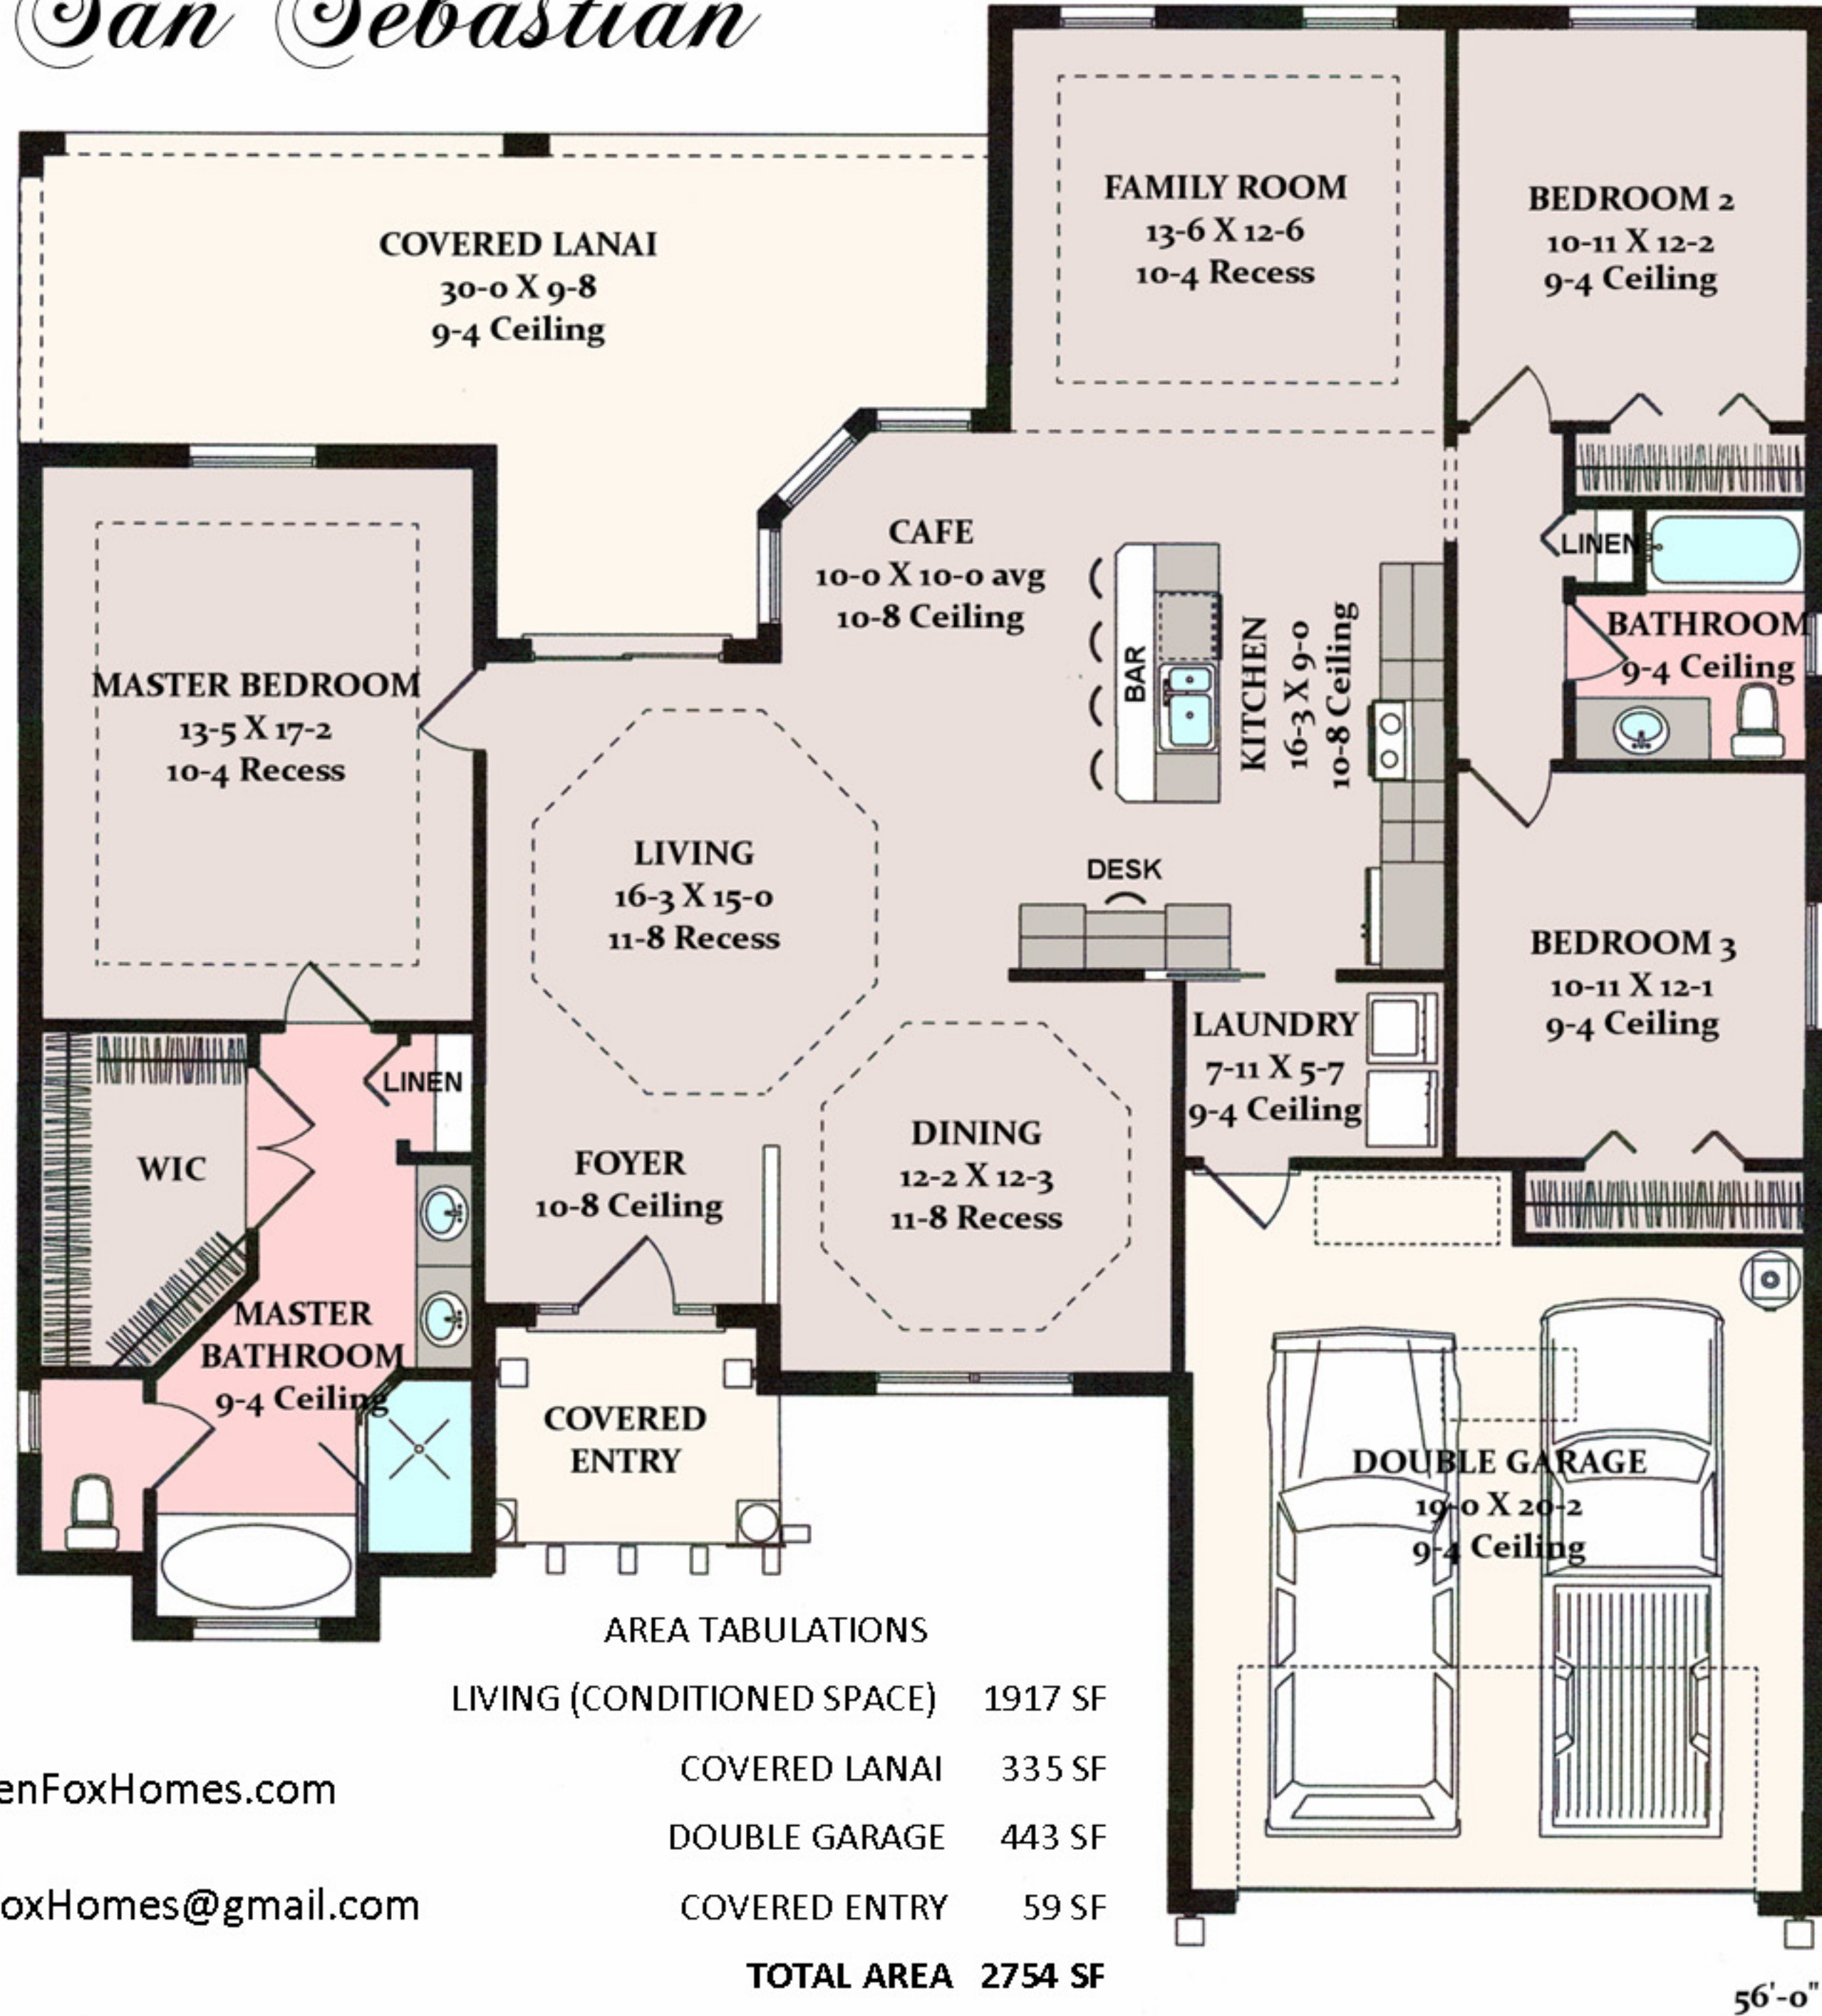

San Sebastian

SOME HIGHLIGHTS

Luxury-height ceilings in all rooms and areas.

Premium solid vinyl plank flooring throughout, with porcelain tile in bathrooms.

Wood cabinetry throughout with 42" tall wall cabinets, crown molding, light valance molding, soft-close drawers and doors, built-in trash container, built-in-look refrigerator cabinetry, and desk ensemble.